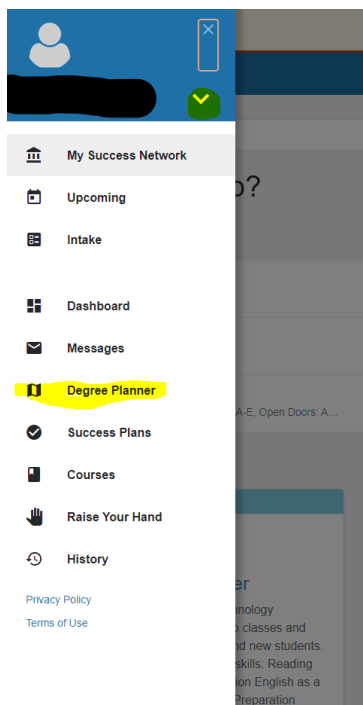

Degree Planner Student

View your degree plan

1. Log into Legend
2. Click the hamburger icon in the upper left corner.

3. Choose Degree Planner from the dropdown menu.

4. Click on the degree plan.

My Plans

My Human Resource Management, AAS-T (545A) Plan Active ... In Progress